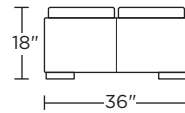

MRN-OTO-ST

Standard Features:

- Premium high-density, high-resiliency foam seat cushions
- Double-needle top-stitch
- Four reversible wood trays or cushion tops
- Storage cocktail ottoman
- Limited lifetime warranty on frame
- Quick-ship delivery

Options:

- Wood trays available in Dune, Ebony, Mink or Oiled Ash finish
- Solid Natural Walnut trays also available
- Wood legs available in Dune, Ebony, Mink or Oiled Ash finish
- Solid Natural Walnut wood legs also available
- Casters are available in lieu of wood legs

Leg height:

Wood - 1¾"

Caster - 2¼"

Note: Measurements are with wood legs;
Height is 19" if ordered with casters

Please use actual leather, fabric, Crypton®, Sunbrella® and Ultrasuede® swatches when specifying furniture as the colors shown may vary due to the printing process.

MRN-OTO-ST