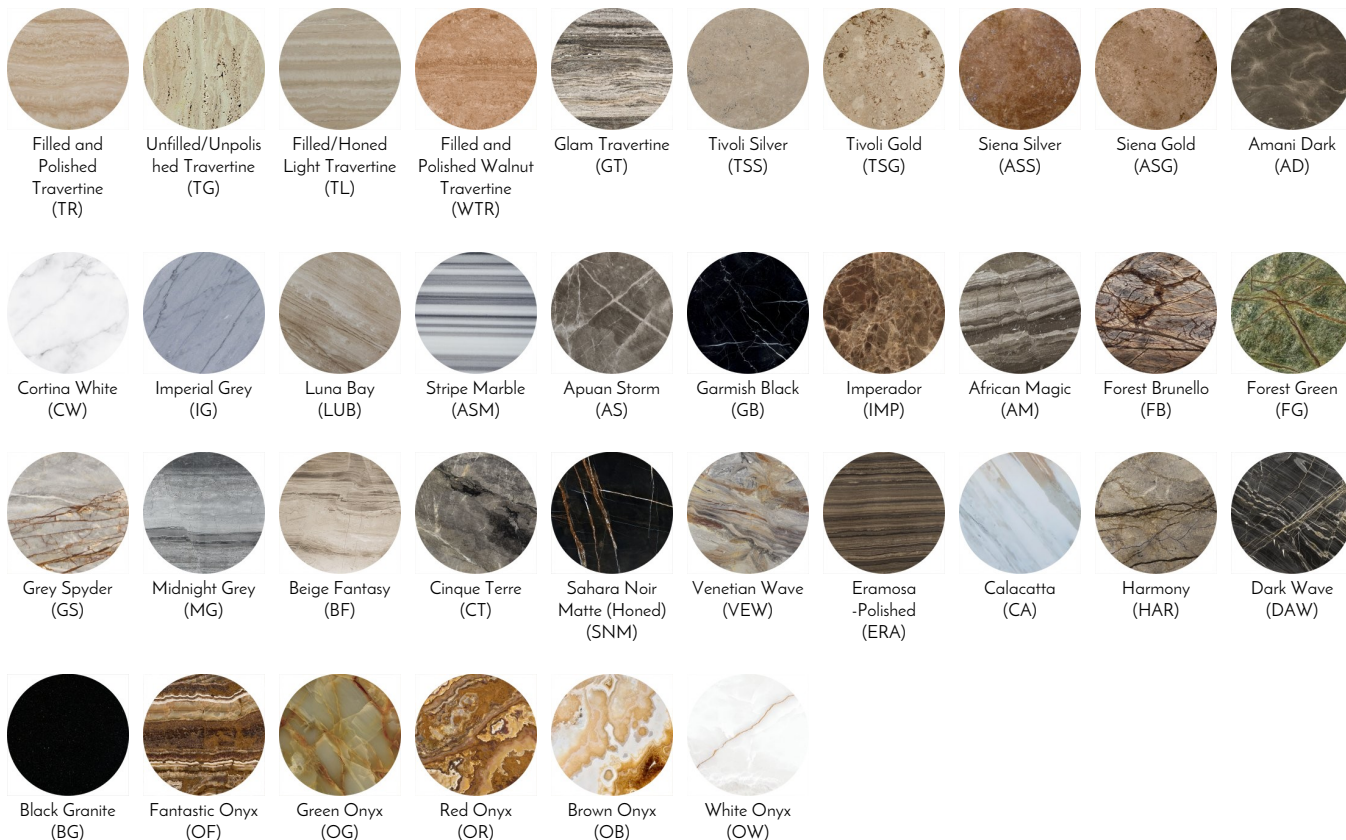

MAESTRO TABLE

RECTANGULAR DINING TABLE

The MAESTRO dining tables are a masterpiece of modern furniture design. The spectacular table base catches the eye from any vantage point. In the polished gun metal steel version it generates wonderful reflections of light. The marble top is light, sinuous. The marbletop beveled edge shows a refined polishing carried out entirely by hand.

Steel bases with surfaces in oxidized bronze (OXB), satin brass (SB) or gun metal steel (GM)

Marble top in any natural stone available with thin beveled edge.

ITEMS

SKU	DESCRIPTION	DIMENSIONS (cm)	DIMENSIONS (in)	NOTES
7816/LO	Boat-shaped Dining Table	200 x106 x75	79 x42 x30	Beveled thin edge
7816/O	Boat-shaped Dining Table	220 x110 x75	87 x43 x30	Beveled thin edge
7816/SO	Boat-shaped Dining Table	240 x110 x75	94 x43 x30	Beveled thin edge
7816/XL	Boat-shaped Dining Table	320 x120 x75	126 x47 x30	Top split in 2 sections with beveled thin edge
7816/XX	Boat-shaped Dining Table	380 x130 x75	150 x51 x30	Top split in 2 sections with beveled thin edge

FINISHES

Stone Finishes

Metal Finishes