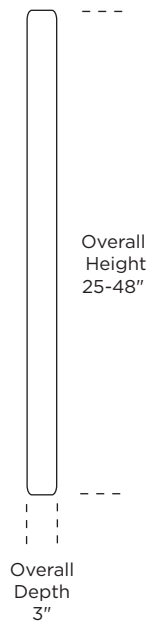

Beds

LOJA

AMERICAN LEATHER®

Standard Features:

- Premium high-density, high-resiliency foam seats
- Limited lifetime warranty on frame & suspension
- Buttonless tufting
- Welt cord trim

Options:

- Wood legs available in Dune, Ebony, Mink, or Oiled Ash finish

*Headboard Only mounts to the wall.
Hardware included.*

Please use actual leather, fabric and Ultrasuede® swatches when specifying furniture as the colors shown may vary due to the printing process.

Head Board Front View

Double Head Board Front View

Head Board Top View

Frame Front View

Frame Top View