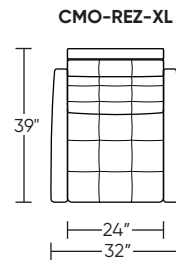

**Wall Clearance: ST - 18", LG - 19", XL - 20"**

Scale: 1/4 inch = 1 foot  
All dimensions are approximate and subject to change.  
Specify components from the sitting position.