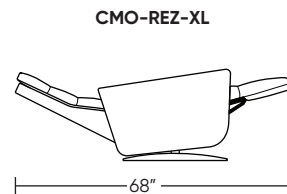

**Wall Clearance: ST - 18", LG - 19", XL - 20"**

Scale: 1/4 inch = 1 foot  
All dimensions are approximate and subject to change.  
Specify components from the sitting position.