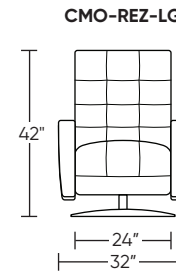

**Wall Clearance: ST - 18", LG - 19", XL - 20"**

Scale: 1/4 inch = 1 foot  
All dimensions are approximate and subject to change.  
Specify components from the sitting position.