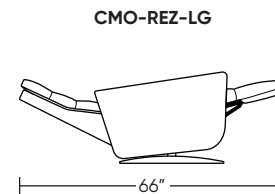

**Wall Clearance: ST - 18", LG - 19", XL - 20"**

Scale: 1/4 inch = 1 foot  
All dimensions are approximate and subject to change.  
Specify components from the sitting position.