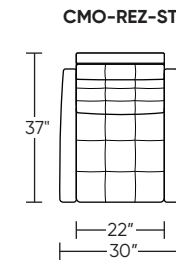

**Wall Clearance: ST - 18", LG - 19", XL - 20"**

Scale: 1/4 inch = 1 foot  
All dimensions are approximate and subject to change.  
Specify components from the sitting position.