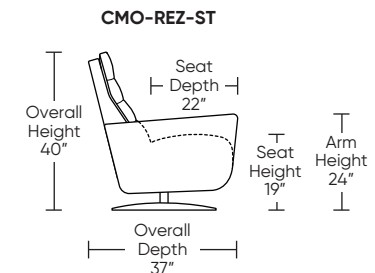

**Standard Features:**

- Advanced unidirectional suspension system
- Premium high-density, high-resiliency foam seat cushion
- Down encased cushioning
- Buttonless tufted back and seat cushion
- Semi-attached back cushion
- Tight seat cushion
- Single-needle top-stitch with thick thread
- Power articulating headrest
- Fully reclines into an optimal "zero gravity" position
- Motorized recliner with an in-arm control panel that is easy to use and includes a USB-C charging port
- Motor and electronics have a three-year warranty
- Limited lifetime warranty on frame and suspension
- Ten-year warranty on mechanism
- Quick-ship delivery

**Wall Clearance: ST - 18", LG - 19", XL - 20"**

Scale: 1/4 inch = 1 foot  
All dimensions are approximate and subject to change.  
Specify components from the sitting position.