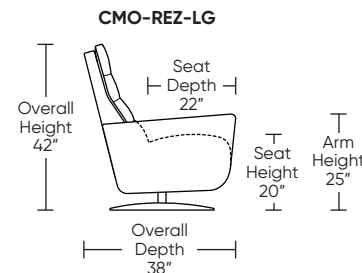

**Standard Features:**

- Advanced unidirectional suspension system
- Premium high-density, high-resiliency foam seat cushion
- Down encased cushioning
- Buttonless tufted back and seat cushion
- Semi-attached back cushion
- Tight seat cushion
- Single-needle top-stitch with thick thread
- Power articulating headrest
- Fully reclines into an optimal "zero gravity" position
- Motorized recliner with an in-arm control panel that is easy to use and includes a USB-C charging port
- Motor and electronics have a three-year warranty
- Limited lifetime warranty on frame and suspension
- Ten-year warranty on mechanism
- Quick-ship delivery

**Wall Clearance: ST - 18", LG - 19", XL - 20"**

Scale: 1/4 inch = 1 foot  
All dimensions are approximate and subject to change.  
Specify components from the sitting position.