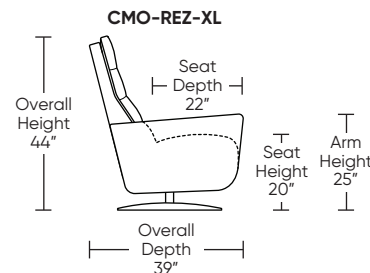

**Standard Features:**

- Advanced unidirectional suspension system
- Premium high-density, high-resiliency foam seat cushion
- Down encased cushioning
- Buttonless tufted back and seat cushion
- Semi-attached back cushion
- Tight seat cushion
- Single-needle top-stitch with thick thread
- Power articulating headrest
- Fully reclines into an optimal "zero gravity" position
- Motorized recliner with an in-arm control panel that is easy to use and includes a USB-C charging port
- Motor and electronics have a three-year warranty
- Limited lifetime warranty on frame and suspension
- Ten-year warranty on mechanism
- Quick-ship delivery

**Wall Clearance: ST - 18", LG - 19", XL - 20"**

Scale: 1/4 inch = 1 foot  
All dimensions are approximate and subject to change.  
Specify components from the sitting position.