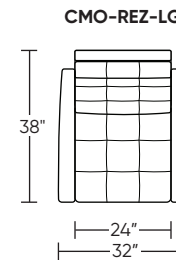

**Wall Clearance: ST - 18", LG - 19", XL - 20"**

Scale: 1/4 inch = 1 foot  
All dimensions are approximate and subject to change.  
Specify components from the sitting position.