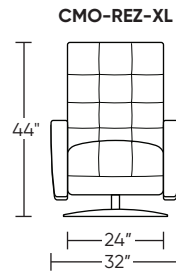

**Wall Clearance: ST - 18", LG - 19", XL - 20"**

Scale: 1/4 inch = 1 foot  
All dimensions are approximate and subject to change.  
Specify components from the sitting position.