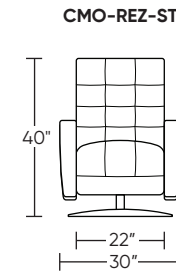

**Wall Clearance: ST - 18", LG - 19", XL - 20"**

Scale: 1/4 inch = 1 foot  
All dimensions are approximate and subject to change.  
Specify components from the sitting position.