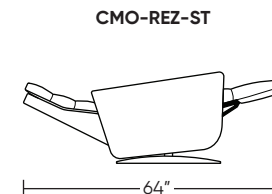

**Wall Clearance: ST - 18", LG - 19", XL - 20"**

Scale: 1/4 inch = 1 foot  
All dimensions are approximate and subject to change.  
Specify components from the sitting position.