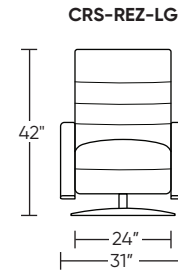

Wall Clearance: ST - 18", LG - 19", XL - 20"

Scale: 1/4 inch = 1 foot
All dimensions are approximate and subject to change.
Specify components from the sitting position.