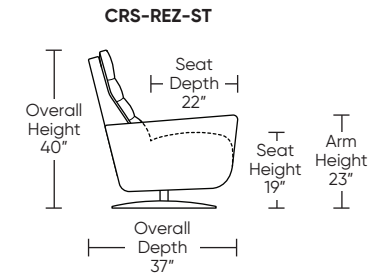

Standard Features:

- Advanced unidirectional suspension system
- Premium high-density, high-resiliency foam seat cushion
- Down encased cushioning
- Channel detail on back and seat cushion
- Semi-attached back cushion
- Tight seat cushion
- Single-needle top-stitch
- Power articulating headrest
- Fully reclines into an optimal "zero gravity" position
- Motorized recliner with an in-arm control panel that is easy to use and includes a USB-C charging port
- Motor and electronics have a three-year warranty
- Limited lifetime warranty on frame and suspension
- Ten-year warranty on mechanism
- Quick-ship delivery

Wall Clearance: ST - 18", LG - 19", XL - 20"

Scale: 1/4 inch = 1 foot
All dimensions are approximate and subject to change.
Specify components from the sitting position.