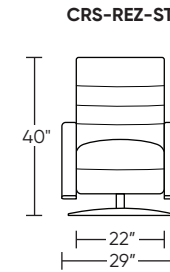

Wall Clearance: ST - 18", LG - 19", XL - 20"

Scale: 1/4 inch = 1 foot
All dimensions are approximate and subject to change.
Specify components from the sitting position.