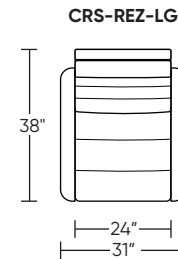

Wall Clearance: ST - 18", LG - 19", XL - 20"

Scale: 1/4 inch = 1 foot
All dimensions are approximate and subject to change.
Specify components from the sitting position.