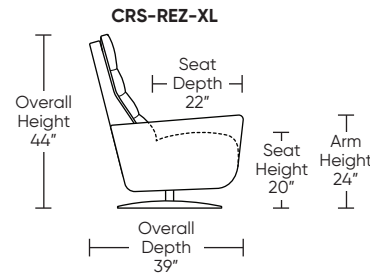

Standard Features:

- Advanced unidirectional suspension system
- Premium high-density, high-resiliency foam seat cushion
- Down encased cushioning
- Channel detail on back and seat cushion
- Semi-attached back cushion
- Tight seat cushion
- Single-needle top-stitch
- Power articulating headrest
- Fully reclines into an optimal "zero gravity" position
- Motorized recliner with an in-arm control panel that is easy to use and includes a USB-C charging port
- Motor and electronics have a three-year warranty
- Limited lifetime warranty on frame and suspension
- Ten-year warranty on mechanism
- Quick-ship delivery

Wall Clearance: ST - 18", LG - 19", XL - 20"

Scale: 1/4 inch = 1 foot
All dimensions are approximate and subject to change.
Specify components from the sitting position.