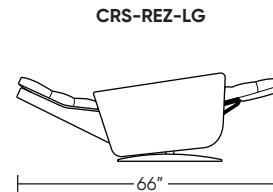

Wall Clearance: ST - 18", LG - 19", XL - 20"

Scale: 1/4 inch = 1 foot
All dimensions are approximate and subject to change.
Specify components from the sitting position.