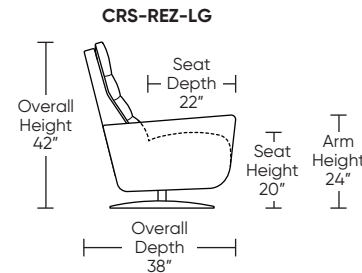

Standard Features:

- Advanced unidirectional suspension system
- Premium high-density, high-resiliency foam seat cushion
- Down encased cushioning
- Channel detail on back and seat cushion
- Semi-attached back cushion
- Tight seat cushion
- Single-needle top-stitch
- Power articulating headrest
- Fully reclines into an optimal "zero gravity" position
- Motorized recliner with an in-arm control panel that is easy to use and includes a USB-C charging port
- Motor and electronics have a three-year warranty
- Limited lifetime warranty on frame and suspension
- Ten-year warranty on mechanism
- Quick-ship delivery

Wall Clearance: ST - 18", LG - 19", XL - 20"

Scale: 1/4 inch = 1 foot
All dimensions are approximate and subject to change.
Specify components from the sitting position.