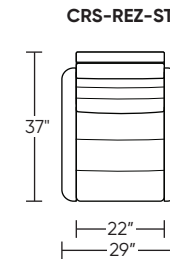

Wall Clearance: ST - 18", LG - 19", XL - 20"

Scale: 1/4 inch = 1 foot
All dimensions are approximate and subject to change.
Specify components from the sitting position.