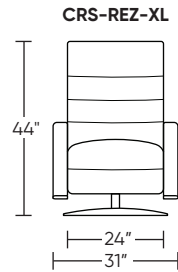

Wall Clearance: ST - 18", LG - 19", XL - 20"

Scale: 1/4 inch = 1 foot
All dimensions are approximate and subject to change.
Specify components from the sitting position.