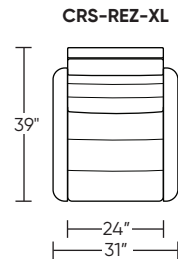

Wall Clearance: ST - 18", LG - 19", XL - 20"

Scale: 1/4 inch = 1 foot
All dimensions are approximate and subject to change.
Specify components from the sitting position.