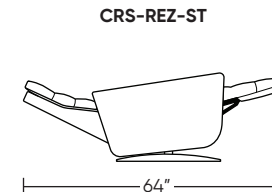

Wall Clearance: ST - 18", LG - 19", XL - 20"

Scale: 1/4 inch = 1 foot
All dimensions are approximate and subject to change.
Specify components from the sitting position.