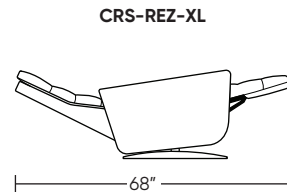

Wall Clearance: ST - 18", LG - 19", XL - 20"

Scale: 1/4 inch = 1 foot
All dimensions are approximate and subject to change.
Specify components from the sitting position.