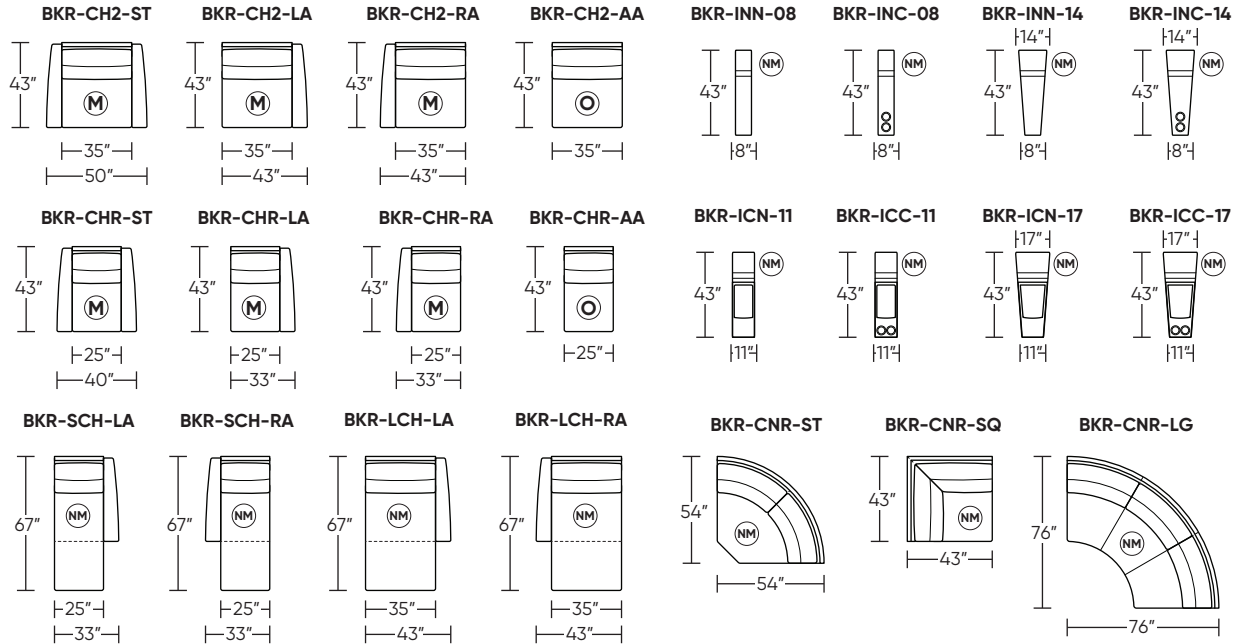

NOTE: Please be advised that microfiber fabrics like SUEDELIFE and VEELIFE, and velvet fabrics such as JENSON, REED, and SURI, are not recommended for this style. For a comprehensive list of covers that are NOT suggested, please contact American Leather Support Services. This information can also be found on the fabric landing pages of our website or by scanning the swatch QR code.

Additionally, Axel leather is not recommended for use with the Blanket decorative stitch detail.