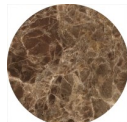

STONE
INTERNATIONAL

FINISHES

Stone Finishes

Filled and
Polished
Travertine
(TR)

Unfilled/Unpolished
Travertine
(TG)

Filled/Honed
Light Travertine
(TL)

Filled and
Polished Walnut
Travertine
(WTR)

Glam Travertine
(GT)

Tivoli Silver
(TSS)

Tivoli Gold
(TSG)

Siena Silver
(ASS)

Siena Gold
(ASG)

Amani Dark
(AD)

Cortina White
(CW)

Imperial Grey
(IG)

Luna Bay
(LUB)

Stripe Marble
(ASM)

Apuan Storm
(AS)

Garmish Black
(GB)

Imperador
(IMP)

African Magic
(AM)

Forest Brunello
(FB)

Forest Green
(FG)

Grey Spyder
(GS)

Midnight Grey
(MG)

Beige Fantasy
(BF)

Cinque Terre
(CT)

Venetian Wave
(VEW)

Eramosa
-Polished
(ERA)

Calacatta
(CA)

Black Granite
(BG)

Fantastic Onyx
(OF)