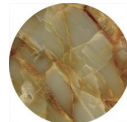

Tivoli Silver
(TSS)

Tivoli Gold
(TSG)

Siena Silver
(ASS)

Siena Gold
(ASG)

Amani Dark
(AD)

Cortina White
(CW)

Imperial Grey
(IG)

Luna Bay
(LUB)

Stripe Marble
(ASM)

Apuan Storm
(AS)

Garmish Black
(GB)

Imperador
(IMP)

African Magic
(AM)

Forest Brunello
(FB)

Forest Green
(FG)

Grey Spyder
(GS)

Midnight Grey
(MG)

Beige Fantasy
(BF)

Cinque Terre
(CT)

Venetian Wave
(VEW)

Eramosa
-Polished
(ERA)

Calacatta
(CA)

Black Granite
(BG)

Fantastic Onyx
(OF)

Green Onyx
(OG)

Red Onyx
(OR)

Brown Onyx
(OB)

White Onyx
(OW)

Metal Finishes

OxyBronze
(OXB)