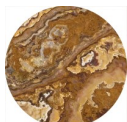

Tivoli Silver
(TSS)

Tivoli Gold
(TSG)

Siena Silver
(ASS)

Siena Gold
(ASG)

Amani Dark
(AD)

Cortina White
(CW)

Imperial Grey
(IG)

Luna Bay
(LUB)

Stripe Marble
(ASM)

Apuan Storm
(AS)

Garmish Black
(GB)

Imperador
(IMP)

African Magic
(AM)

Forest Brunello
(FB)

Forest Green
(FG)

Grey Spyder
(GS)

Midnight Grey
(MG)

Beige Fantasy
(BF)

Cinque Terre
(CT)

Venetian Wave
(VEW)

Eramosa
-Polished
(ERA)

Calacatta
(CA)

Black Granite
(BG)

Fantastic Onyx
(OF)

Green Onyx
(OG)

Red Onyx
(OR)

Brown Onyx
(OB)

White Onyx
(OW)

Metal Finishes

OxyBronze
(OXB)