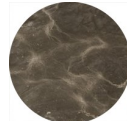

STONE
INTERNATIONAL

FINISHES

Stone Finishes

Filled and
Polished
Travertine
(TR)

Unfilled/Unpolished
Travertine
(TG)

Filled/Honed
Light Travertine
(TL)

Filled and
Polished Walnut
Travertine
(WTR)

Glam Travertine
(GT)

Tivoli Silver
(TSS)

Tivoli Gold
(TSG)

Siena Silver
(ASS)

Siena Gold
(ASG)

Amani Dark
(AD)

Cortina White
(CW)

Imperial Grey
(IG)

Luna Bay
(LUB)

Stripe Marble
(ASM)

Apuan Storm
(AS)

Garmish Black
(GB)

Imperador
(IMP)

African Magic
(AM)

Forest Brunello
(FB)

Forest Green
(FG)

Grey Spyder
(GS)

Midnight Grey
(MG)

Beige Fantasy
(BF)

Cinque Terre
(CT)

Venetian Wave
(VEW)

Eramosa
-Polished
(ERA)

Calacatta
(CA)

Black Granite
(BG)

Fantastic Onyx
(OF)