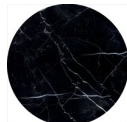

STONE
INTERNATIONAL

FINISHES

Stone Finishes

Filled and
Polished
Travertine
(TR)

Unfilled/Unpolished
Travertine
(TG)

Filled/Honed
Light Travertine
(TL)

Filled and
Polished Walnut
Travertine
(WTR)

Glam Travertine
(GT)

Tivoli Silver
(TSS)

Tivoli Gold
(TSG)

Siena Silver
(ASS)

Siena Gold
(ASG)

Amani Dark
(AD)

Cortina White
(CW)

Imperial Grey
(IG)

Luna Bay
(LUB)

Stripe Marble
(ASM)

Apuan Storm
(AS)

Garmish Black
(GB)

Imperador
(IMP)

African Magic
(AM)

Forest Brunello
(FB)

Forest Green
(FG)

Grey Spyder
(GS)

Midnight Grey
(MG)

Beige Fantasy
(BF)

Cinque Terre
(CT)

Venetian Wave
(VEW)

Eramosa
-Polished
(ERA)

Calacatta
(CA)

Black Granite
(BG)

Fantastic Onyx
(OF)