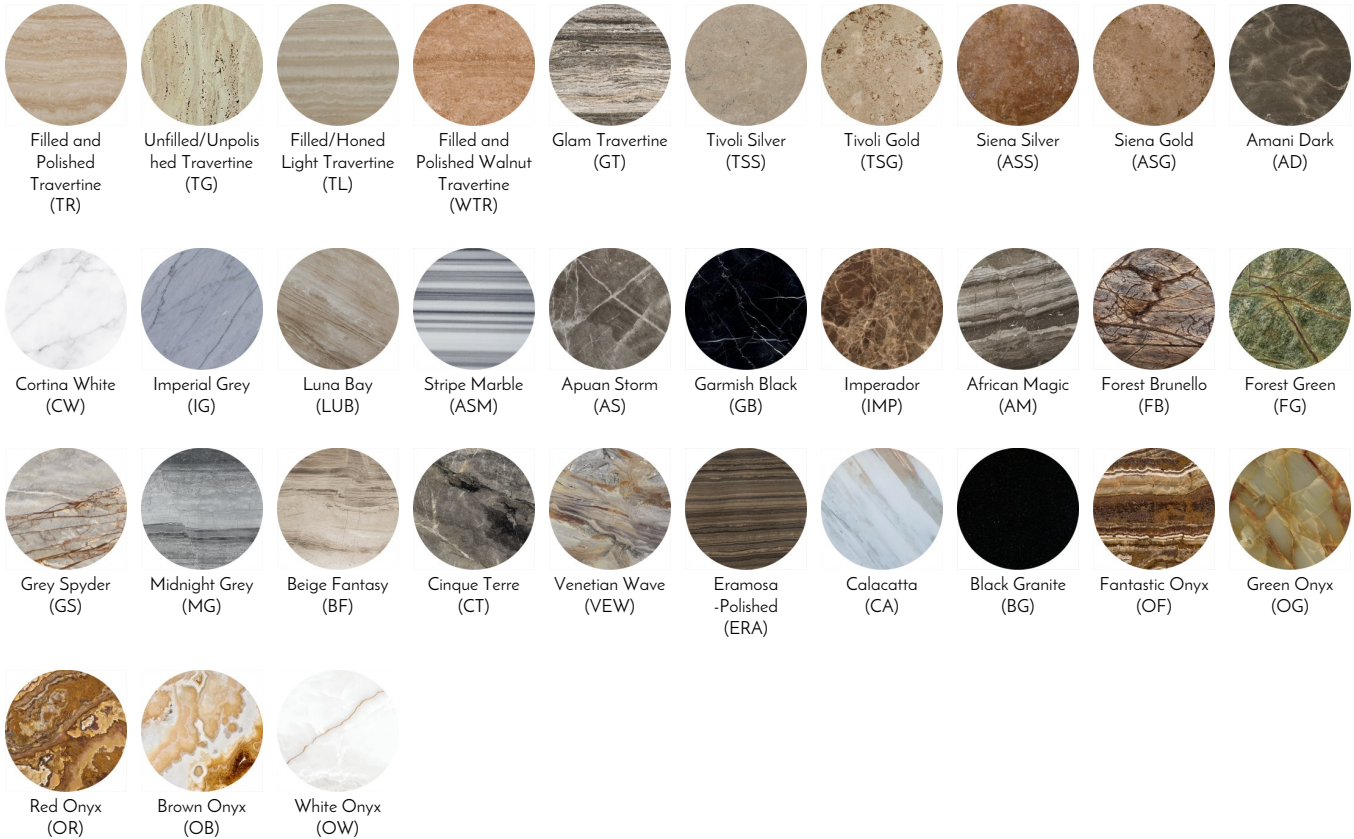

Tables with metal base in polished steel (PS) or polished blond (PB). Top in any available natural stone finish with boxed edge or thin knife edge.

ITEMS

SKU	DESCRIPTION	DIMENSIONS (cm)	DIMENSIONS (in)	NOTES
6576/M	"THE EYE - SLIM" Rectangular Dining Table	180 x106 x76	71 x42 x30	Thin beveled edge 2cm (3/4")
6586/M	"THE EYE - BOXED" Rectangular Dining Table	180 x106 x76	71 x42 x30	Boxed edge 6cm (2"+1/3)
6576/L	"THE EYE - SLIM" Rectangular Dining Table	200 x106 x76	79 x42 x30	Thin beveled edge 2cm (3/4")
6586/L	"THE EYE - BOXED" Rectangular Dining Table	200 x106 x76	79 x42 x30	Boxed edge 6cm (2"+1/3)
6576/O	"THE EYE - SLIM" Dining Table with Rectangular Rounded Top	220 x110 x76	87 x43 x30	Thin beveled edge 2cm (3/4")
6576/S	"THE EYE - SLIM" Rectangular Dining Table	220 x106 x76	87 x42 x30	Boxed edge 6cm (2"+1/3)
6586/S	"THE EYE - BOXED" Rectangular Dining Table	220 x106 x76	87 x42 x30	Boxed edge 6cm (2"+1/3)

STONE
INTERNATIONAL

FINISHES

Stone Finishes

Metal Finishes